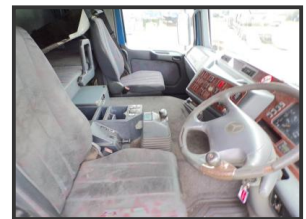

ABBAS AUTOS

MERCEDES ACTROS 1835

£POA

2001 MERCEDES ACTROS 1835, CLUTH FAULTY OTHERWISE GOOD RUNNER, AVAILABLE NOW!!!

Product Details

Category/Type	Tractor Units
Make	MERCEDES
Model	ACTROS 1835
Year	2001
Mileage	INQUIRE